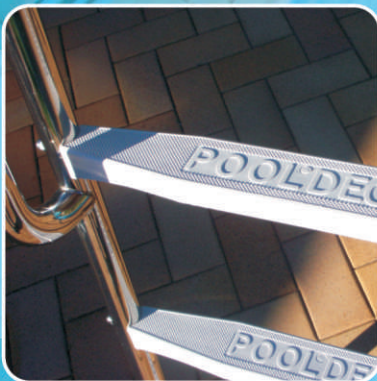

POOLSLIDES

**AUSTRALASIA'S LARGEST FIBREGLASS
SLIDE MANUFACTURER,**

**KING'S FIBREGLASS, would like to introduce
our revolutionary, new range of pool slides.
We have re-designed our slides to offer
increased water flow which increases
the fun for all ages. We continue to
offer a quality product and service.**

1.6m curved
(Left hand only)

**Our slides are built with safety in
mind and are also available in a
variety of colours, including
colour coding on the back.**

**We also have available
stainless steel ladders
that have been purposely
developed to suit our slide.**

1.2m curved
(Left & Right)

**The water
supply can come
from a swimming
pool pump system
or your garden hose**

YOUR POOL IS AN INVESTMENT

- COMPLIMENT IT WITH A KING'S FIBREGLASS POOL SLIDE & ENJOY!

**GIVE US A CALL TO HEAR MORE ABOUT
OUR SLIDES & OUR COMPETITIVE PRICES.**

www.kingsfibreglass.com.au

POOLSLIDE PRODUCTS

1.2m curved
(Left & Right)

As with all of King's Fibreglass Products, our slides come in a full range of colours and meet all Australian safety standards.

- Choose from one of our many pool slide options available.